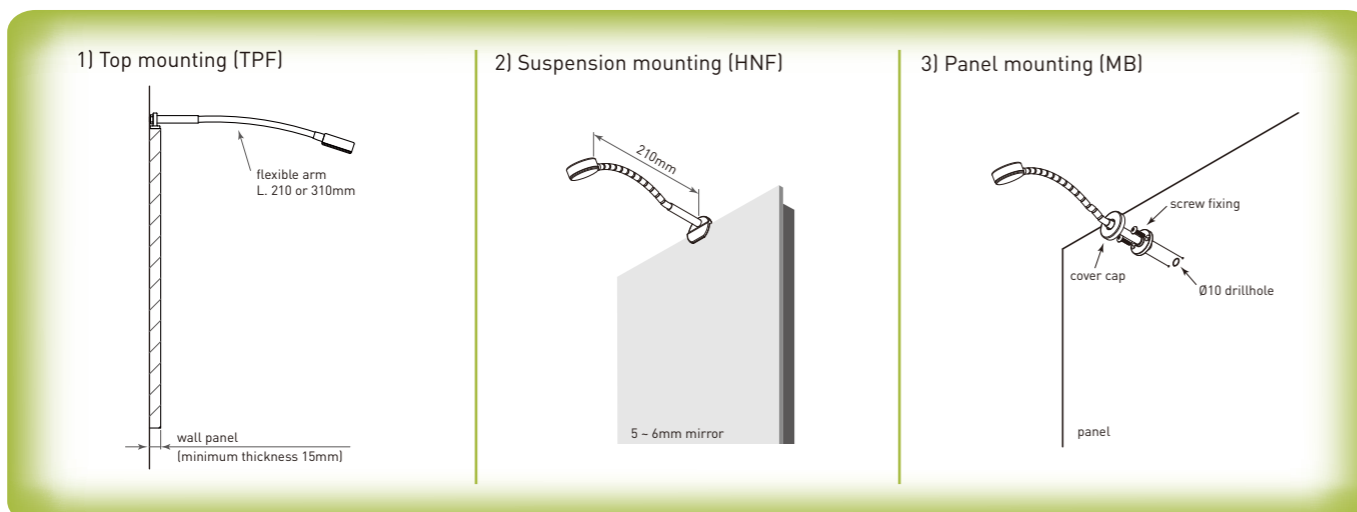

## Uni Top LED Down Light (2.5W) | PLD1008

- Application: accent spotlight in bathroom or wardrobe, display light, over cabinet light in shop or home
- Solid aluminium housing, suspension mounting (HNF), top mounting (TPF) or panel mounting (MB)
- With MCPET reflector & acrylic diffuser
- Compatible power supply: 700mA constant current XP LED power system

### Uni Top LED Down Light (2.5W) | PLD1008

Illustration	Article Code	Model	Description
			polished chrome (PC), 1 LED 2.5 watts
suspension mounting			
	09.681.521	PLD1008-2HNF-PC-CW	arm L. 210mm, cool white
	09.681.511	PLD1008-2HNF-PC-WW	arm L. 210mm, warm white
top mounting			
	09.682.521	PLD1008-2TPF-PC-CW	arm L. 210mm, cool white
	09.682.511	PLD1008-2TPF-PC-WW	arm L. 210mm, warm white
top mounting			
	09.683.521	PLD1008-3TPF-PC-CW	arm L. 310mm, cool white
	09.683.511	PLD1008-3TPF-PC-WW	arm L. 310mm, warm white
panel mounting			
	09.684.521	PLD1008-2MB-PC-CW	arm L. 210mm, cool white
	09.684.511	PLD1008-2MB-PC-WW	arm L. 210mm, warm white
panel mounting			
	09.685.521	PLD1008-3MB-PC-CW	arm L. 310mm, cool white
	09.685.511	PLD1008-3MB-PC-WW	arm L. 310mm, warm white